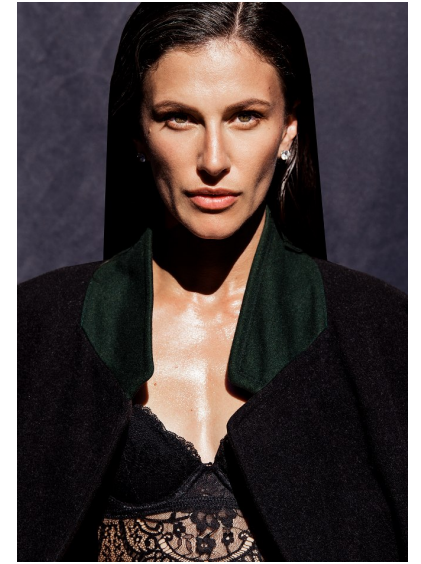

ELOISE SCHAMREL

Height 174cm Bust 81cm A Waist 61cm Hips 86cm Dress 30-32 EU/2-4 UK
Shoe 39 EU/6 UK Hair Brown Eyes Brown

219B Sovereign Quay Building - 34 Somerset Road - Greenpoint - 8005
+27 (0)21 439 3999