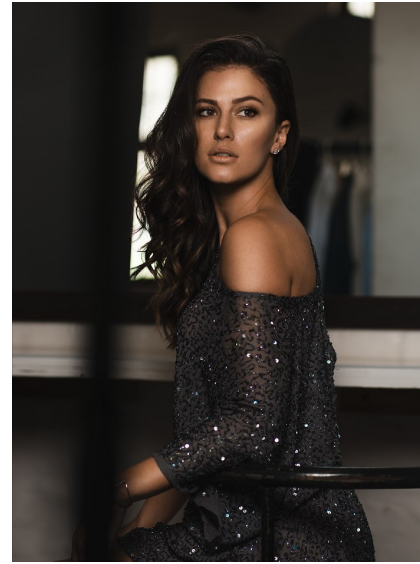

ELOISE SCHAMREL

Height 174cm Bust 81cm A Waist 61cm Hips 86cm Dress 30-32 EU/2-4 UK
Shoe 39 EU/6 UK Hair Brown Eyes Brown

219B Sovereign Quay Building - 34 Somerset Road - Greenpoint - 8005
+27 (0)21 439 3999