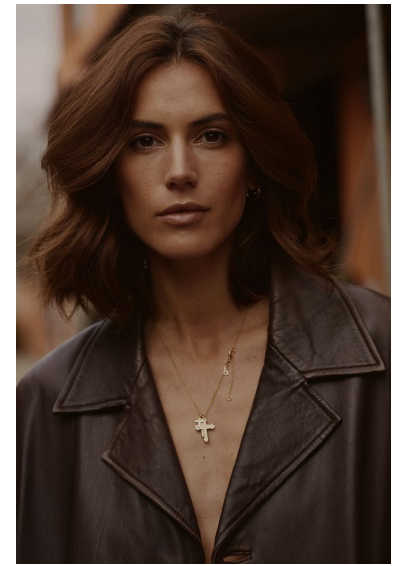

AMANDA RODRIGUEZ

Height 175cm Bust 85cm Waist 62cm Hips 91cm Shoe 40.5 EU/7 UK Hair Brown  
Eyes Brown

219B Sovereign Quay Building - 34 Somerset Road - Greenpoint - 8005  
+27 (0)21 439 3999