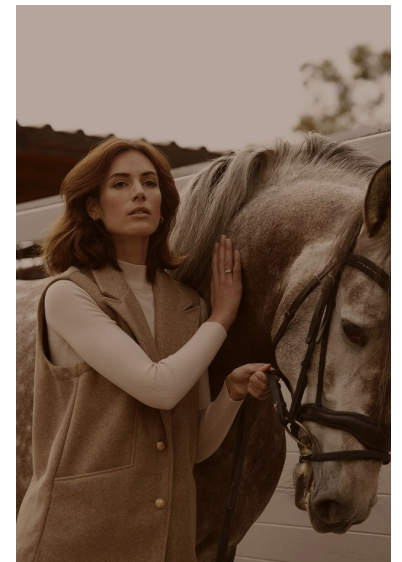

AMANDA RODRIGUEZ

Height 175cm Bust 85cm Waist 62cm Hips 91cm Shoe 40.5 EU/7 UK Hair Brown  
Eyes Brown

219B Sovereign Quay Building - 34 Somerset Road - Greenpoint - 8005  
+27 (0)21 439 3999