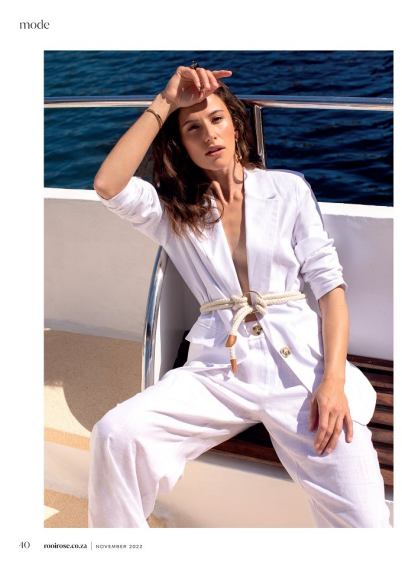

ELOISE SCHAMREL

Height 174cm/5'8.5" Bust 81cm/32" A Waist 61cm/24" Hips 86cm/34" Dress 30-32  
EU/2-4 UK Shoe 39 EU/6 UK Hair Brown Eyes Brown

219B Sovereign Quay Building - 34 Somerset Road - Greenpoint - 8005  
+27 (0)21 439 3999