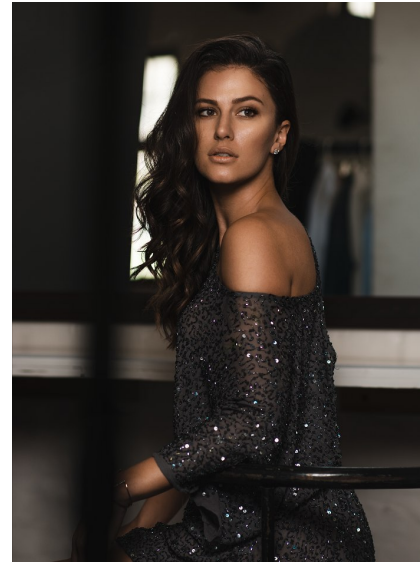

ELOISE SCHAMREL

Height 174cm/5'8.5" Bust 81cm/32" A Waist 61cm/24" Hips 86cm/34" Dress 30-32  
EU/2-4 UK Shoe 39 EU/6 UK Hair Brown Eyes Brown

219B Sovereign Quay Building - 34 Somerset Road - Greenpoint - 8005  
+27 (0)21 439 3999