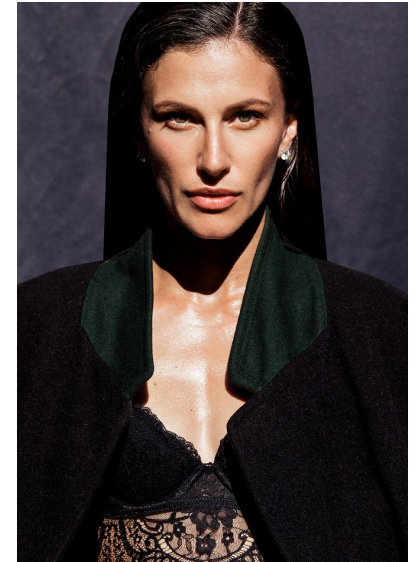

ELOISE SCHAMREL

Height 174cm/5'8.5" Bust 81cm/32" A Waist 61cm/24" Hips 86cm/34" Dress 30-32  
EU/2-4 UK Shoe 39 EU/6 UK Hair Brown Eyes Brown

219B Sovereign Quay Building - 34 Somerset Road - Greenpoint - 8005  
+27 (0)21 439 3999