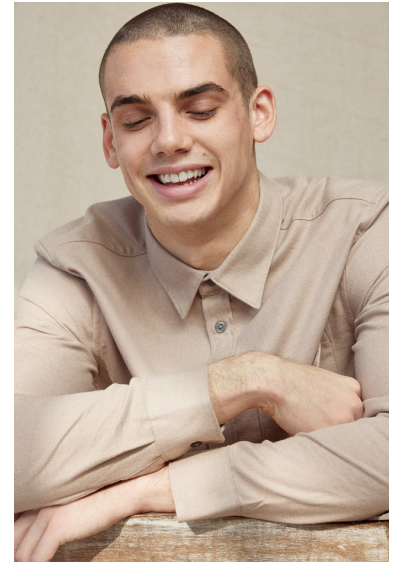

LUKE SWARTZ

Height 190cm Chest 103cm Waist 83cm Suit 100cm/49.5 Suit Length L Shoe 45
EU/10.5 UK Hair Brown Eyes Brown

219B Sovereign Quay Building - 34 Somerset Road - Greenpoint - 8005
+27 (0)21 439 3999